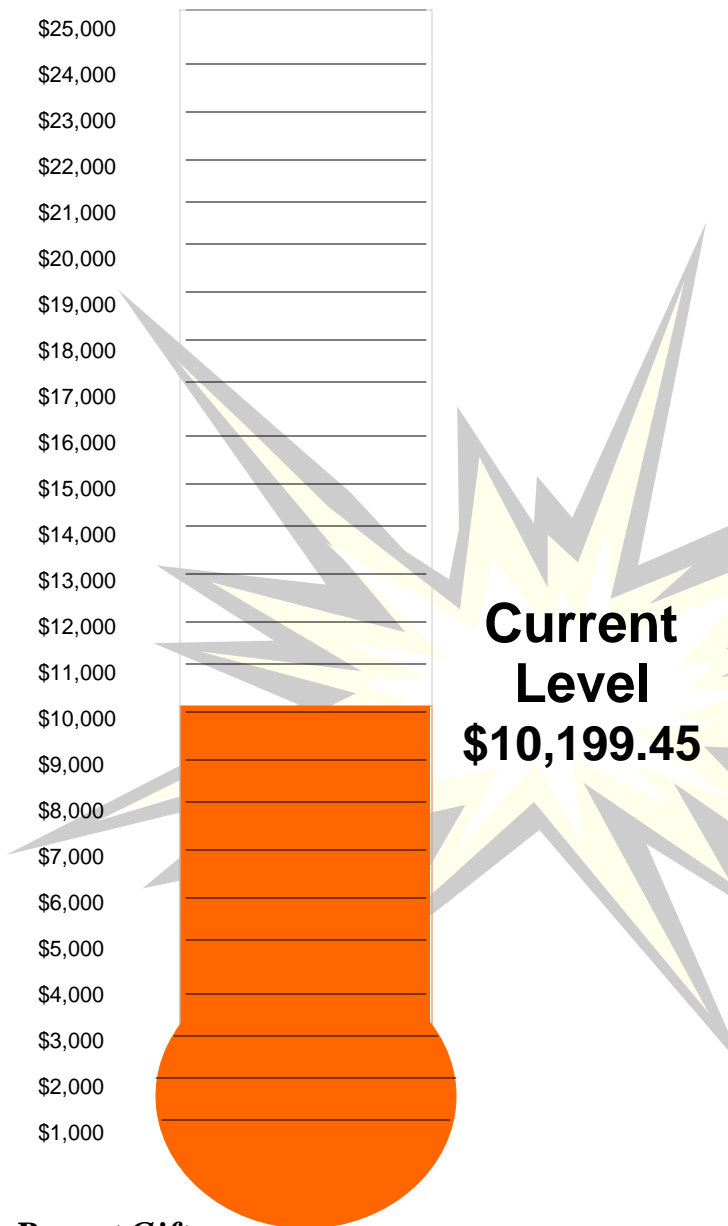

SPRINGS VALLEY EDUCATION FOUNDATION

Contributions by Class	
French Lick High School	
1947	\$25.00
1952	\$635.00
West Baden High School	
1953	\$50.00
1957	\$357.00
Springs Valley High School	
1958	\$50.00
1962	\$50.00
1963	\$1,530.00
1966	\$50.00
1972	\$100.00
1975	\$40.00
1978	\$420.00
1979	\$1,397.65
1981	\$100.00
1983	\$272.40
1985	\$272.40
2013	\$75.00
2022	\$25.00
TEACHERS AND FRIENDS	
\$4,750.00	